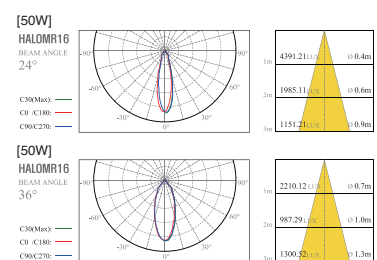

Lamp

Distribution curve of luminous intensity

LED Multi Down Light