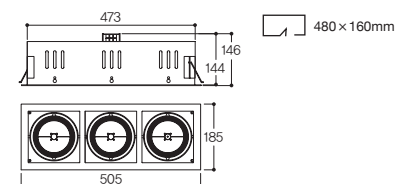

Drawing

White Black

Name LFD-05.301 (1등)
Size W185 × D185 × H146
Hole Size W160 × D160
Lamp AR111(G53) 75W/ 50W/
 LED AR111(G53)

White Black

Name LFD-05.302 (2등)
Size W345 × D185 × H146
Hole Size W320 × D160
Lamp AR111(G53) 75W × 2/ 50W × 2/
 LED AR111(G53) × 2

White Black

Name LFD-05.303 (3등)
Size W505 × D185 × H146
Hole Size W480 × D160
Lamp AR111(G53) 75W × 3/ 50W × 3/
 LED AR111(G53) × 3

Lamp

AR111 LED AR111

Beam Angle

Distribution curve of luminous intensity