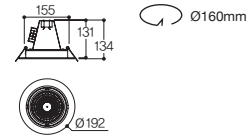

Name LFD-05.130 (원형)
Size Ø150×H166
Hole Size Ø135
Lamp CDM-TC(G8.5) 70W/ 35W
Material **BODY:** AL-DIE CASTING/ STEEL
REFLECTOR: ALUMINUM **COVER:** GLASS
SIDE COVER: AL-DIE CASTING, STEEL

Drawing

White Black

Name LFD-05.131 (1등)
Size W154×D154×H155
Hole Size W135×D135
Lamp CDM-TC(G8.5) 70W/ 35W

White Black

Name LFD-05.132 (2등)
Size W274×D154×H155
Hole Size W255×D135
Lamp CDM-TC(G8.5) 70W ×2/ 35W ×2

White Black

Name LFD-05.133 (3등)
Size W394×D154×H155
Hole Size W375×D135
Lamp CDM-TC(G8.5) 70W ×3/ 35W ×3

Lamp

CDM-TC Beam Angle

Distribution curve of luminous intensity

LFD-05.09 Series 멀티 CDM-T 스틸

White Black

Specification

Name LFD-05.090 (원형)
Size Ø192×H134
Hole Size Ø160
Lamp CDM-T(G12) 70W/ 35W
Material **BODY:** AL-DIE CASTING/ STEEL
REFLECTOR: ALUMINUM **COVER:** GLASS
SIDE COVER: AL-DIE CASTING, STEEL

Drawing

White Black