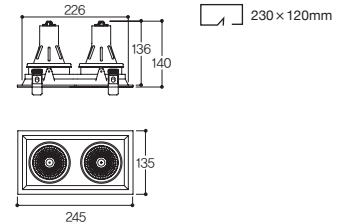

Drawing

White Black

Name LFD-05.141 (1등)
Size W135 × D135 × H140
Hole Size W120 × D120
Lamp CDM-TC(G8.5) 70W/ 35W

White Black

Name LFD-05.142 (2등)
Size W245 × D135 × H140
Hole Size W230 × D120
Lamp CDM-TC(G8.5) 70W × 2/ 35W × 2

White Black

Name LFD-05.143 (3등)
Size W345 × D135 × H140
Hole Size W330 × D120
Lamp CDM-TC(G8.5) 70W × 3/ 35W × 3

Lamp

CDM-TC Beam Angle

Distribution curve of luminous intensity

LFD-05.10 Series 멀티 라인 TC

White Black

Specification

Name **LFD-05.100** (원형)
 Size $\text{Ø}131 \times \text{H}163$
 Hole Size $\text{Ø}120$
 Lamp CDM-TC(G8.5) 70W/ 35W
 Material **BODY: AL-DIE CASTING/ STEEL**
REFLECTOR: ALUMINUM COVER: GLASS
SIDE COVER: AL-DIE CASTING

Name LFD-05.130 (원형)
Size Ø150×H166
Hole Size Ø135
Lamp CDM-TC(G8.5) 70W/ 35W
Material **BODY:** AL-DIE CASTING/ STEEL
REFLECTOR: ALUMINUM **COVER:** GLASS
SIDE COVER: AL-DIE CASTING, STEEL

Drawing

White Black