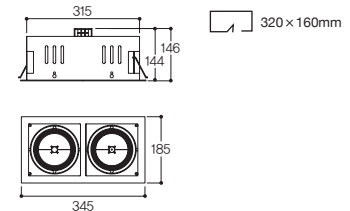

Specification

Name **LFD-05.100** (원형)
 Size $\text{Ø}131 \times \text{H}163$
 Hole Size $\text{Ø}120$
 Lamp CDM-TC(G8.5) 70W/ 35W
 Material **BODY: AL-DIE CASTING/ STEEL**
REFLECTOR: ALUMINUM COVER: GLASS
SIDE COVER: AL-DIE CASTING

White Black

Name LFD-05.083 (3등)
Size W505×D185×H146
Hole Size W480×D160
Lamp PAR30(E26) 75W ×3/
 LED PAR30(E26) ×3

Lamp

PAR30 LED PAR30 Beam Angle

Distribution curve of luminous intensity

Multi Down Light

Drawing

White Black

Name LFD-05.301 (1등)
Size W185 × D185 × H146
Hole Size W160 × D160
Lamp AR111(G53) 75W/ 50W/
 LED AR111(G53)

White Black

Name LFD-05.302 (2등)
Size W345 × D185 × H146
Hole Size W320 × D160
Lamp AR111(G53) 75W × 2/ 50W × 2/
 LED AR111(G53) × 2

White Black

Name LFD-05.303 (3등)
Size W505 × D185 × H146
Hole Size W480 × D160
Lamp AR111(G53) 75W × 3/ 50W × 3/
 LED AR111(G53) × 3

Lamp

AR111 LED AR111

Beam Angle

Distribution curve of luminous intensity