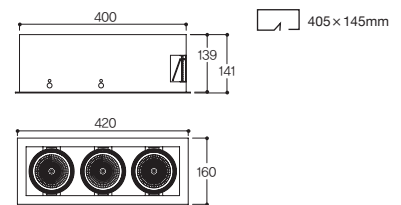

Specification

Name **LFD-04.04** (大)
 Size $\text{Ø}186 \times \text{H}249$
 Hole Size $\text{Ø}175$
 Lamp CDM-T(G12) 70W/ 35W
 Material **BODY: AL-DIE CASTING/ STEEL**
REFLECTOR: ALUMINUM COVER: GLASS
SIDE COVER: AL-DIE CASTING

Name **LFD-04.06**
Size $\text{Ø}135 \times \text{H}98$
Hole Size $\text{Ø}125$
Lamp CDM-TC(G8.5) 70W/ 35W
Material **BODY: AL-DIE CASTING/ STEEL**
REFLECTOR: ALUMINUM COVER: GLASS
SIDE COVER: AL-DIE CASTING

Drawing

White Black

Name LFD-05.202 (2등)
Size W290×D160×H141
Hole Size W275×D145
Lamp PAR30(E26) 75W × 2/
 LED PAR30(E26) × 2

Drawing

White Black

Name LFD-05.203 (3등)
Size W420×D160×H141
Hole Size W405×D145
Lamp PAR30(E26) 75W × 3/
 LED PAR30(E26) × 3

Drawing

Distribution curve of luminous intensity

Lamp

PAR30 LED PAR30 Beam Angle

LFD-05.08 Series 멀티 PAR30 스틸

White Black

Specification

Name LFD-05.080 (원형)
Size Ø192×H126
Hole Size Ø160
Lamp PAR30(E26) 75W/
 LED PAR30(E26)
Material **BODY:** AL-DIE CASTING/ STEEL
SIDE COVER: AL-DIE CASTING