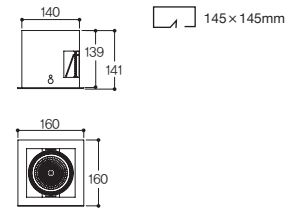

Specification

Name **LFD-04.04** (大)
 Size $\text{Ø}186 \times \text{H}249$
 Hole Size $\text{Ø}175$
 Lamp CDM-T(G12) 70W/ 35W
 Material **BODY: AL-DIE CASTING/ STEEL**
REFLECTOR: ALUMINUM COVER: GLASS
SIDE COVER: AL-DIE CASTING

Lamp

CDM-TC

Drawing

LFD-04.02

7" CDM-T 엘보 매입

White Black

Specification

Name **LFD-04.02**
Size $\text{Ø}190 \times \text{H}150$
Hole Size $\text{Ø}175$
Lamp CDM-T(G12) 70W/ 35W
Material **BODY: AL-DIE CASTING/ STEEL**
REFLECTOR: ALUMINUM COVER: GLASS
SIDE COVER: AL-DIE CASTING

Lamp

CDM-T

Drawing

Multi Down Light

LFD-05.20 Series 멀티 네오 PAR30

White Black

Specification

Name LFD-05.201 (1등)
Size W160×D160×H141
Hole Size W145×D145
Lamp PAR30(E26) 75W/
 LED PAR30(E26)
Material **BODY:** AL-DIE CASTING/ STEEL
SIDE COVER: AL-DIE CASTING

Drawing

White Black

Name LFD-05.202 (2등)
Size W290×D160×H141
Hole Size W275×D145
Lamp PAR30(E26) 75W × 2/
 LED PAR30(E26) × 2

Drawing

White Black

Name LFD-05.203 (3등)
Size W420×D160×H141
Hole Size W405×D145
Lamp PAR30(E26) 75W × 3/
 LED PAR30(E26) × 3