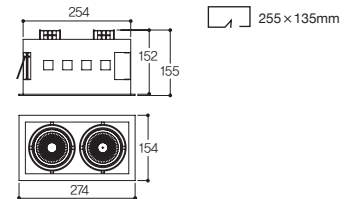

Specification

Name **LFD-05.100** (원형)
 Size $\text{Ø}131 \times \text{H}163$
 Hole Size $\text{Ø}120$
 Lamp CDM-TC(G8.5) 70W/ 35W
 Material **BODY: AL-DIE CASTING/ STEEL**
REFLECTOR: ALUMINUM COVER: GLASS
SIDE COVER: AL-DIE CASTING

Name LFD-05.130 (원형)
Size Ø150×H166
Hole Size Ø135
Lamp CDM-TC(G8.5) 70W/ 35W
Material **BODY:** AL-DIE CASTING/ STEEL
REFLECTOR: ALUMINUM **COVER:** GLASS
SIDE COVER: AL-DIE CASTING, STEEL

Drawing

White Black

Name LFD-05.131 (1등)
Size W154×D154×H155
Hole Size W135×D135
Lamp CDM-TC(G8.5) 70W/ 35W

White Black

Name LFD-05.132 (2등)
Size W274×D154×H155
Hole Size W255×D135
Lamp CDM-TC(G8.5) 70W ×2/ 35W ×2

White Black

Name LFD-05.090 (원형)
Size Ø192×H134
Hole Size Ø160
Lamp CDM-T(G12) 70W/ 35W
Material **BODY:** AL-DIE CASTING/ STEEL
REFLECTOR: ALUMINUM **COVER:** GLASS
SIDE COVER: AL-DIE CASTING, STEEL

Drawing

White Black