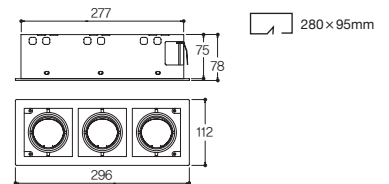

Drawing

White Black

Name LFD-05.042 (2구)
Size W204×D112×H78
Hole Size W190×D95
Lamp HALOGEN MR16(GU5.3) 50W ×2/
 LED MR16(GU5.3) ×2

White Black

Name LFD-05.043 (3구)
Size W296×D112×H78
Hole Size W280×D95
Lamp HALOGEN MR16(GU5.3) 50W ×3/
 LED MR16(GU5.3) ×3