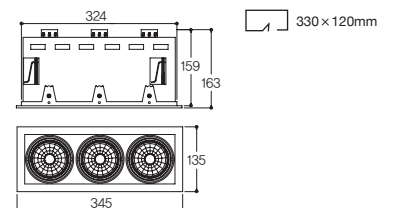

Specification

Name **LFD-05.100** (원형)
 Size $\text{Ø}131 \times \text{H}163$
 Hole Size $\text{Ø}120$
 Lamp CDM-TC(G8.5) 70W/ 35W
 Material **BODY: AL-DIE CASTING/ STEEL**
REFLECTOR: ALUMINUM COVER: GLASS
SIDE COVER: AL-DIE CASTING

Drawing

White Black

Name **LFD-05.101** (1등)
 Size $\text{W}135 \times \text{D}135 \times \text{H}163$
 Hole Size $\text{W}120 \times \text{D}120$
 Lamp CDM-TC(G8.5) 70W/ 35W

White Black

Name **LFD-05.102** (2등)
 Size $\text{W}240 \times \text{D}135 \times \text{H}163$
 Hole Size $\text{W}225 \times \text{D}120$
 Lamp CDM-TC(G8.5) 70W $\times 2$ / 35W $\times 2$

White Black

Name **LFD-05.103** (3등)
 Size $\text{W}345 \times \text{D}135 \times \text{H}163$
 Hole Size $\text{W}330 \times \text{D}120$
 Lamp CDM-TC(G8.5) 70W $\times 3$ / 35W $\times 3$

Lamp

CDM-TC

Beam Angle

Name LFD-05.130 (원형)
Size Ø150×H166
Hole Size Ø135
Lamp CDM-TC(G8.5) 70W/ 35W
Material **BODY:** AL-DIE CASTING/ STEEL
REFLECTOR: ALUMINUM **COVER:** GLASS
SIDE COVER: AL-DIE CASTING, STEEL

Drawing

White Black