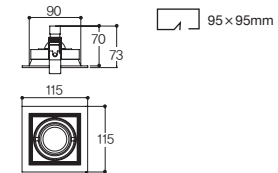

Multi Down Light

LFD-05.05 Series 멀티 스텝 MR

☐ White ☒ Black

Specification

Name LFD-05.051 (1등)
Size W115×D115×H73
Hole Size W95×D95
Lamp CMH MR16(GX10) 35W/
HALOGEN MR16(GU5.3) 50W/
LED MR16(GU5.3)
Material **BODY:** AL-DIE CASTING/ STEEL
SIDE COVER: ALUMINUM

Drawing

☐ White ☒ Black

Name LFD-05.052 (2등)
Size W208×D115×H73
Hole Size W190×D95
Lamp CMH MR16(GX10) 35W ×2/
HALOGEN MR16(GU5.3) 50W ×2/
LED MR16(GU5.3) ×2

☐ White ☒ Black

Name LFD-05.053 (3등)
Size W296×D115×H73
Hole Size W275×D95
Lamp CMH MR16(GX10) 35W ×3/
HALOGEN MR16(GU5.3) 50W ×3/
LED MR16(GU5.3) ×3

Lamp

Distribution curve of luminous intensity