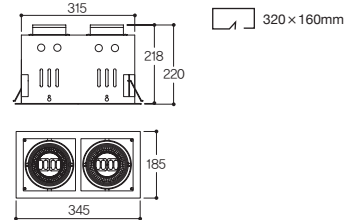

Specification

Name **LFD-05.100** (원형)
 Size $\text{Ø}131 \times \text{H}163$
 Hole Size $\text{Ø}120$
 Lamp CDM-TC(G8.5) 70W/ 35W
 Material **BODY: AL-DIE CASTING/ STEEL**
REFLECTOR: ALUMINUM COVER: GLASS
SIDE COVER: AL-DIE CASTING

Name LFD-05.130 (원형)
Size Ø150×H166
Hole Size Ø135
Lamp CDM-TC(G8.5) 70W/ 35W
Material **BODY:** AL-DIE CASTING/ STEEL
REFLECTOR: ALUMINUM **COVER:** GLASS
SIDE COVER: AL-DIE CASTING, STEEL

Drawing

White Black

White Black

Name LFD-05.303 (3등)
Size W505 × D185 × H146
Hole Size W480 × D160
Lamp AR111(G53) 75W × 3/ 50W × 3/
 LED AR111(G53) × 3

Lamp

AR111 LED AR111

Beam Angle

Distribution curve of luminous intensity

Drawing

White Black

Specification

Name LFD-05.122 (2등)
Size W345×D185×H220
Hole Size W320×D160
Lamp Dulux-D/E(G24q-3) 26W ×2/
 EL(E26) 23W ×2

Drawing

Lamp

PL EL

Multi Down Light