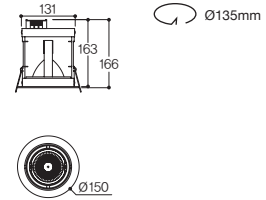

Specification

Name **LFD-05.100** (원형)
 Size $\text{Ø}131 \times \text{H}163$
 Hole Size $\text{Ø}120$
 Lamp CDM-TC(G8.5) 70W/ 35W
 Material **BODY: AL-DIE CASTING/ STEEL**
REFLECTOR: ALUMINUM COVER: GLASS
SIDE COVER: AL-DIE CASTING

Drawing

White Black

Name **LFD-05.101** (1등)
 Size $\text{W}135 \times \text{D}135 \times \text{H}163$
 Hole Size $\text{W}120 \times \text{D}120$
 Lamp CDM-TC(G8.5) 70W/ 35W

White Black

Name **LFD-05.102** (2등)
 Size $\text{W}240 \times \text{D}135 \times \text{H}163$
 Hole Size $\text{W}225 \times \text{D}120$
 Lamp CDM-TC(G8.5) 70W $\times 2$ / 35W $\times 2$

White Black

Name **LFD-05.103** (3등)
 Size $\text{W}345 \times \text{D}135 \times \text{H}163$
 Hole Size $\text{W}330 \times \text{D}120$
 Lamp CDM-TC(G8.5) 70W $\times 3$ / 35W $\times 3$

Lamp

CDM-TC

Beam Angle

Name LFD-05.130 (원형)
Size Ø150×H166
Hole Size Ø135
Lamp CDM-TC(G8.5) 70W/ 35W
Material **BODY:** AL-DIE CASTING/ STEEL
REFLECTOR: ALUMINUM **COVER:** GLASS
SIDE COVER: AL-DIE CASTING, STEEL

Drawing

White Black