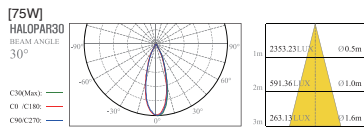

Distribution curve of luminous intensity

Lamp

PAR30 LED PAR30 Beam Angle