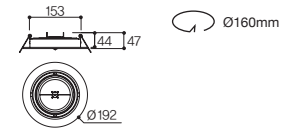

Specification

Name **LFD-05.100** (원형)
 Size $\text{Ø}131 \times \text{H}163$
 Hole Size $\text{Ø}120$
 Lamp CDM-TC(G8.5) 70W/ 35W
 Material **BODY: AL-DIE CASTING/ STEEL**
REFLECTOR: ALUMINUM COVER: GLASS
SIDE COVER: AL-DIE CASTING

White Black

Name LFD-05.083 (3등)
Size W505×D185×H146
Hole Size W480×D160
Lamp PAR30(E26) 75W ×3/
 LED PAR30(E26) ×3

Lamp

PAR30 LED PAR30 Beam Angle

Distribution curve of luminous intensity

Multi Down Light

LFD-05.30 Series 멀티 AR111 스틸

White Black

Specification

Name LFD-05.300 (원형)
Size Ø192 × H47
Hole Size Ø160
Lamp AR111(G53) 75W/ 50W/
 LED AR111(G53)
Material **BODY:** AL-DIE CASTING/ STEEL
SIDE COVER: AL-DIE CASTING, STEEL

Drawing

White Black

Name LFD-05.301 (1등)
Size W185 × D185 × H146
Hole Size W160 × D160
Lamp AR111(G53) 75W/ 50W/
 LED AR111(G53)

White Black

Name LFD-05.302 (2등)
Size W345 × D185 × H146
Hole Size W320 × D160
Lamp AR111(G53) 75W × 2/ 50W × 2/
 LED AR111(G53) × 2