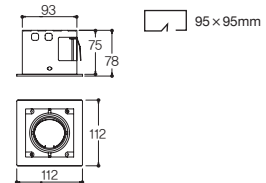

Drawing

White Black

Name LFD-05.062 (2등)
Size W197×D108×H105
Hole Size W180×D95
Lamp CMH MR16(GX10) 35W ×2/
 HALOGEN MR16(GU5.3) 50W ×2/
 LED MR16(GU5.3) ×2

White Black

Name LFD-05.063 (3등)
Size W278×D108×H105
Hole Size W265×D95
Lamp CMH MR16(GX10) 35W ×3/
 HALOGEN MR16(GU5.3) 50W ×3/
 LED MR16(GU5.3) ×3

Lamp

CMH MR16 LED MR16

Beam Angle

Distribution curve of luminous intensity

LFD-05.04 Series 멀티 MR

White Black

Specification

Name LFD-05.041 (1구)
Size W112×D112×H78
Hole Size W95×D95
Lamp HALOGEN MR16(GU5.3) 50W/
 LED MR16(GU5.3)
Material **BODY:** AL.DIE-CASTING, STEEL
SIDE COVER: AL-DIE CASTING

Drawing

White Black

Name LFD-05.042 (2구)
Size W204×D112×H78
Hole Size W190×D95
Lamp HALOGEN MR16(GU5.3) 50W ×2/
 LED MR16(GU5.3) ×2

White Black

Name LFD-05.043 (3구)
Size W296×D112×H78
Hole Size W280×D95
Lamp HALOGEN MR16(GU5.3) 50W ×3/
 LED MR16(GU5.3) ×3