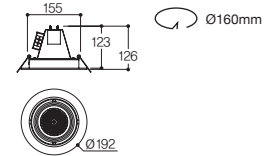

Drawing

White Black

Name LFD-05.202 (2등)
Size W290×D160×H141
Hole Size W275×D145
Lamp PAR30(E26) 75W × 2/
 LED PAR30(E26) × 2

Drawing

White Black

Name LFD-05.203 (3등)
Size W420×D160×H141
Hole Size W405×D145
Lamp PAR30(E26) 75W × 3/
 LED PAR30(E26) × 3

Drawing

Distribution curve of luminous intensity

Lamp

PAR30 LED PAR30 Beam Angle

LFD-05.08 Series 멀티 PAR30 스틸

White Black

Specification

Name LFD-05.080 (원형)
Size Ø192×H126
Hole Size Ø160
Lamp PAR30(E26) 75W/
 LED PAR30(E26)
Material **BODY:** AL-DIE CASTING/ STEEL
SIDE COVER: AL-DIE CASTING

Drawing

White Black

Name LFD-05.081 (1등)
Size W185×D185×H146
Hole Size W160×D160
Lamp PAR30(E26) 75W/
 LED PAR30(E26)

White Black

Name LFD-05.082 (2등)
Size W345×D185×H146
Hole Size W320×D160
Lamp PAR30(E26) 75W ×2/
 LED PAR30(E26) ×2

White Black

Name LFD-05.083 (3등)
Size W505×D185×H146
Hole Size W480×D160
Lamp PAR30(E26) 75W ×3/
 LED PAR30(E26) ×3

Lamp

PAR30 LED PAR30 Beam Angle

Distribution curve of luminous intensity

Multi Down Light