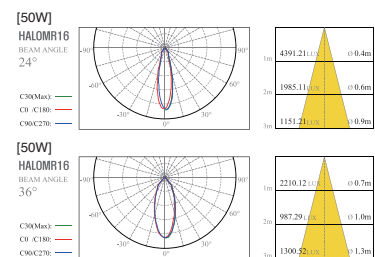

Lamp

CMH MR16 LED MR16

Beam Angle

Distribution curve of luminous intensity

LFD-05.04 Series 멀티 MR

White Black

Specification

Name LFD-05.041 (1구)
Size W112×D112×H78
Hole Size W95×D95
Lamp HALOGEN MR16(GU5.3) 50W/
 LED MR16(GU5.3)
Material **BODY:** AL.DIE-CASTING, STEEL
SIDE COVER: AL-DIE CASTING