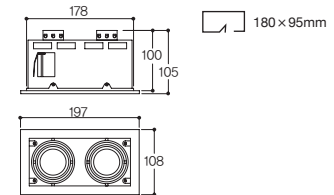

☐ White ☒ Black

Name LFD-05.062 (2등)
Size W197×D108×H105
Hole Size W180×D95
Lamp CMH MR16(GX10) 35W ×2/
HALOGEN MR16(GU5.3) 50W ×2/
LED MR16(GU5.3) ×2