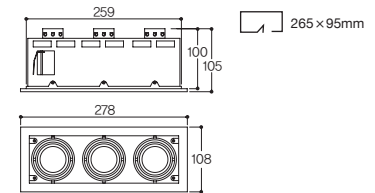

Drawing

White Black

Name LFD-05.062 (2등)
Size W197×D108×H105
Hole Size W180×D95
Lamp CMH MR16(GX10) 35W ×2/
 HALOGEN MR16(GU5.3) 50W ×2/
 LED MR16(GU5.3) ×2

White Black

Name LFD-05.063 (3등)
Size W278×D108×H105
Hole Size W265×D95
Lamp CMH MR16(GX10) 35W ×3/
 HALOGEN MR16(GU5.3) 50W ×3/
 LED MR16(GU5.3) ×3