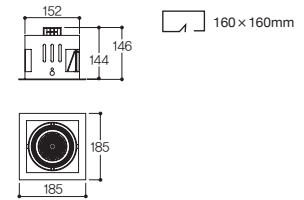

Drawing

White Black

Name LFD-05.202 (2등)
Size W290×D160×H141
Hole Size W275×D145
Lamp PAR30(E26) 75W × 2/
 LED PAR30(E26) × 2

Drawing

White Black

Name LFD-05.203 (3등)
Size W420×D160×H141
Hole Size W405×D145
Lamp PAR30(E26) 75W × 3/
 LED PAR30(E26) × 3

Drawing

Distribution curve of luminous intensity

Lamp

PAR30 LED PAR30 Beam Angle

LFD-05.08 Series 멀티 PAR30 스틸

White Black

Specification

Name LFD-05.080 (원형)
Size Ø192×H126
Hole Size Ø160
Lamp PAR30(E26) 75W/
 LED PAR30(E26)
Material **BODY:** AL-DIE CASTING/ STEEL
SIDE COVER: AL-DIE CASTING

Drawing

White Black

Name LFD-05.081 (1등)
Size W185×D185×H146
Hole Size W160×D160
Lamp PAR30(E26) 75W/
 LED PAR30(E26)

White Black

Name LFD-05.082 (2등)
Size W345×D185×H146
Hole Size W320×D160
Lamp PAR30(E26) 75W ×2/
 LED PAR30(E26) ×2

White Black

Name LFD-05.083 (3등)
Size W505×D185×H146
Hole Size W480×D160
Lamp PAR30(E26) 75W ×3/
 LED PAR30(E26) ×3

Lamp

PAR30 LED PAR30 Beam Angle

Distribution curve of luminous intensity

Multi Down Light