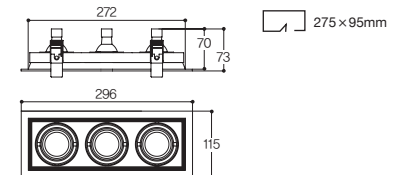

☐ White ☒ Black

Name LFD-05.053 (3등)
Size W296×D115×H73
Hole Size W275×D95
Lamp CMH MR16(GX10) 35W ×3/
HALOGEN MR16(GU5.3) 50W ×3/
LED MR16(GU5.3) ×3