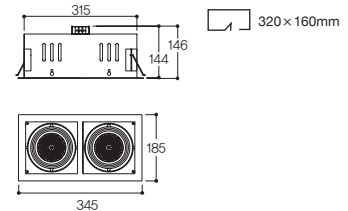

Specification

Name **LFD-04.04** (大)
 Size $\text{Ø}186 \times \text{H}249$
 Hole Size $\text{Ø}175$
 Lamp CDM-T(G12) 70W/ 35W
 Material **BODY: AL-DIE CASTING/ STEEL**
REFLECTOR: ALUMINUM COVER: GLASS
SIDE COVER: AL-DIE CASTING

Drawing

Distribution curve of luminous intensity

Lamp

PAR30 LED PAR30 Beam Angle

LFD-05.08 Series 멀티 PAR30 스틸

White Black

Specification

Name LFD-05.080 (원형)
Size Ø192×H126
Hole Size Ø160
Lamp PAR30(E26) 75W/
 LED PAR30(E26)
Material **BODY:** AL-DIE CASTING/ STEEL
SIDE COVER: AL-DIE CASTING

Drawing

White Black

Name LFD-05.081 (1등)
Size W185×D185×H146
Hole Size W160×D160
Lamp PAR30(E26) 75W/
 LED PAR30(E26)

White Black

Name LFD-05.082 (2등)
Size W345×D185×H146
Hole Size W320×D160
Lamp PAR30(E26) 75W ×2/
 LED PAR30(E26) ×2

White Black

Name LFD-05.083 (3등)
Size W505×D185×H146
Hole Size W480×D160
Lamp PAR30(E26) 75W ×3/
 LED PAR30(E26) ×3

Lamp

PAR30 LED PAR30 Beam Angle

Distribution curve of luminous intensity

Multi Down Light