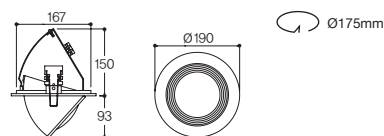

LFD-04.06

반스 매입

☐ White ☐ Black

Specification

Name **LFD-04.06**
Size $\text{Ø}135 \times \text{H}98$
Hole Size $\text{Ø}125$
Lamp CDM-TC(G8.5) 70W/ 35W
Material **BODY: AL-DIE CASTING/ STEEL**
REFLECTOR: ALUMINUM COVER: GLASS
SIDE COVER: AL-DIE CASTING

Lamp

CDM-TC

Drawing

LFD-04.02

7" CDM-T 엘보 매입

☐ White ☐ Black

Specification

Name **LFD-04.02**
Size $\text{Ø}190 \times \text{H}150$
Hole Size $\text{Ø}175$
Lamp CDM-T(G12) 70W/ 35W
Material **BODY: AL-DIE CASTING/ STEEL**
REFLECTOR: ALUMINUM COVER: GLASS
SIDE COVER: AL-DIE CASTING

Lamp

CDM-T

Drawing