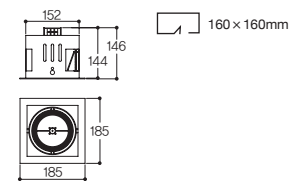

White Black

Name LFD-05.083 (3등)
Size W505×D185×H146
Hole Size W480×D160
Lamp PAR30(E26) 75W ×3/
 LED PAR30(E26) ×3

Lamp

PAR30 LED PAR30 Beam Angle

Distribution curve of luminous intensity

Multi Down Light

LFD-05.30 Series 멀티 AR111 스틸

White Black

Specification

Name LFD-05.300 (원형)
Size Ø192 × H47
Hole Size Ø160
Lamp AR111(G53) 75W/ 50W/
 LED AR111(G53)
Material **BODY:** AL-DIE CASTING/ STEEL
SIDE COVER: AL-DIE CASTING, STEEL

Drawing

White Black

Name LFD-05.301 (1등)
Size W185 × D185 × H146
Hole Size W160 × D160
Lamp AR111(G53) 75W/ 50W/
 LED AR111(G53)

White Black

Name LFD-05.302 (2등)
Size W345 × D185 × H146
Hole Size W320 × D160
Lamp AR111(G53) 75W × 2/ 50W × 2/
 LED AR111(G53) × 2

White Black

Name LFD-05.303 (3등)
Size W505 × D185 × H146
Hole Size W480 × D160
Lamp AR111(G53) 75W × 3/ 50W × 3/
 LED AR111(G53) × 3

Lamp

AR111 LED AR111

Beam Angle

Distribution curve of luminous intensity