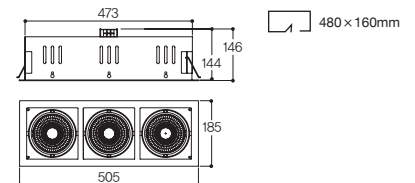

Specification

Name **LFD-05.100** (원형)
 Size $\text{Ø}131 \times \text{H}163$
 Hole Size $\text{Ø}120$
 Lamp CDM-TC(G8.5) 70W/ 35W
 Material **BODY: AL-DIE CASTING/ STEEL**
REFLECTOR: ALUMINUM COVER: GLASS
SIDE COVER: AL-DIE CASTING

Name LFD-05.130 (원형)
Size Ø150×H166
Hole Size Ø135
Lamp CDM-TC(G8.5) 70W/ 35W
Material **BODY:** AL-DIE CASTING/ STEEL
REFLECTOR: ALUMINUM **COVER:** GLASS
SIDE COVER: AL-DIE CASTING, STEEL

Drawing

White Black

Name LFD-05.090 (원형)
Size Ø192×H134
Hole Size Ø160
Lamp CDM-T(G12) 70W/ 35W
Material **BODY:** AL-DIE CASTING/ STEEL
REFLECTOR: ALUMINUM **COVER:** GLASS
SIDE COVER: AL-DIE CASTING, STEEL

Drawing

White Black

Name LFD-05.091 (1등)
Size W185×D185×H146
Hole Size W160×D160
Lamp CDM-T(G12) 70W/ 35W

White Black

Name LFD-05.092 (2등)
Size W345×D185×H146
Hole Size W320×D160
Lamp CDM-T(G12) 70W ×2/ 35W ×2

White Black

Name LFD-05.093 (3등)
Size W505×D185×H146
Hole Size W480×D160
Lamp CDM-T(G12) 70W ×3/ 35W ×3