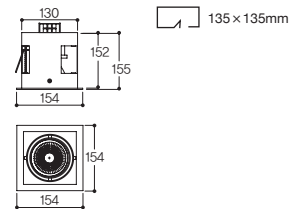

Multi Down Light

LFD-05.13 Series 135 멀티 CDM-TC

☐ White ☒ Black

Specification

Name LFD-05.130 (원형)
Size Ø150×H166
Hole Size Ø135
Lamp CDM-TC(G8.5) 70W/ 35W
Material **BODY:** AL-DIE CASTING/ STEEL
REFLECTOR: ALUMINUM **COVER:** GLASS
SIDE COVER: AL-DIE CASTING, STEEL

Drawing

☐ White ☒ Black

Name LFD-05.131 (1등)
Size W154×D154×H155
Hole Size W135×D135
Lamp CDM-TC(G8.5) 70W/ 35W

☐ White ☒ Black

Name LFD-05.132 (2등)
Size W274×D154×H155
Hole Size W255×D135
Lamp CDM-TC(G8.5) 70W ×2/ 35W ×2

☐ White ☒ Black

Name LFD-05.133 (3등)
Size W394×D154×H155
Hole Size W375×D135
Lamp CDM-TC(G8.5) 70W ×3/ 35W ×3

Lamp

CDM-TC Beam Angle

Distribution curve of luminous intensity