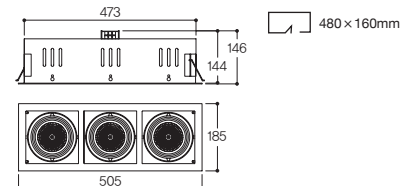

Drawing

Distribution curve of luminous intensity

Lamp

PAR30 LED PAR30 Beam Angle

LFD-05.08 Series 멀티 PAR30 스틸

White Black

Specification

Name LFD-05.080 (원형)
Size Ø192×H126
Hole Size Ø160
Lamp PAR30(E26) 75W/
 LED PAR30(E26)
Material **BODY:** AL-DIE CASTING/ STEEL
SIDE COVER: AL-DIE CASTING

Drawing

White Black

Name LFD-05.081 (1등)
Size W185×D185×H146
Hole Size W160×D160
Lamp PAR30(E26) 75W/
 LED PAR30(E26)

White Black

Name LFD-05.082 (2등)
Size W345×D185×H146
Hole Size W320×D160
Lamp PAR30(E26) 75W ×2/
 LED PAR30(E26) ×2

White Black

Name LFD-05.083 (3등)
Size W505×D185×H146
Hole Size W480×D160
Lamp PAR30(E26) 75W ×3/
 LED PAR30(E26) ×3

Lamp

PAR30 LED PAR30 Beam Angle

Distribution curve of luminous intensity

Multi Down Light