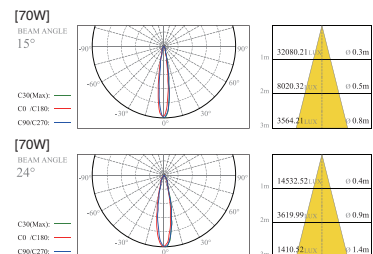

White Black

Name LFD-05.143 (3등)
Size W345 × D135 × H140
Hole Size W330 × D120
Lamp CDM-TC(G8.5) 70W × 3/ 35W × 3

Lamp

CDM-TC Beam Angle

Distribution curve of luminous intensity

LFD-05.10 Series 멀티 라인 TC

White Black