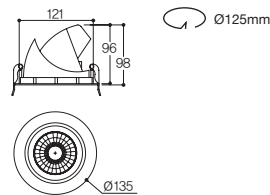

LFD-04.06

반스 매입

☐ White ☐ Black

Specification

Name **LFD-04.06**
Size $\text{Ø}135 \times \text{H}98$
Hole Size $\text{Ø}125$
Lamp CDM-TC(G8.5) 70W/ 35W
Material **BODY: AL-DIE CASTING/ STEEL**
REFLECTOR: ALUMINUM COVER: GLASS
SIDE COVER: AL-DIE CASTING

Lamp

CDM-TC

Drawing

LFD-04.02

7" CDM-T 엘보 매입

☐ White ☐ Black

Specification

Name **LFD-04.02**
Size $\text{Ø}190 \times \text{H}150$
Hole Size $\text{Ø}175$
Lamp CDM-T(G12) 70W/ 35W
Material **BODY: AL-DIE CASTING/ STEEL**
REFLECTOR: ALUMINUM COVER: GLASS
SIDE COVER: AL-DIE CASTING

Lamp

CDM-T

Drawing