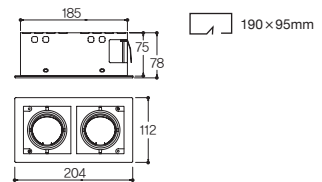

☐ White ☒ Black

Name LFD-05.042 (2구)
Size W204×D112×H78
Hole Size W190×D95
Lamp HALOGEN MR16(GU5.3) 50W ×2/
LED MR16(GU5.3) ×2