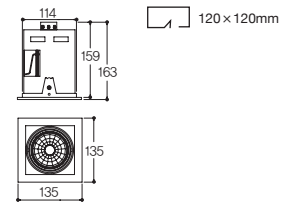

White Black

Name LFD-05.143 (3등)
Size W345 × D135 × H140
Hole Size W330 × D120
Lamp CDM-TC(G8.5) 70W × 3/ 35W × 3

Lamp

CDM-TC Beam Angle

Distribution curve of luminous intensity

LFD-05.10 Series 멀티 라인 TC

White Black

Specification

Name **LFD-05.100** (원형)
 Size $\text{Ø}131 \times \text{H}163$
 Hole Size $\text{Ø}120$
 Lamp CDM-TC(G8.5) 70W/ 35W
 Material **BODY: AL-DIE CASTING/ STEEL**
REFLECTOR: ALUMINUM COVER: GLASS
SIDE COVER: AL-DIE CASTING

Drawing

White Black

Name **LFD-05.101** (1등)
 Size $\text{W}135 \times \text{D}135 \times \text{H}163$
 Hole Size $\text{W}120 \times \text{D}120$
 Lamp CDM-TC(G8.5) 70W/ 35W

White Black

Name **LFD-05.102** (2등)
 Size $\text{W}240 \times \text{D}135 \times \text{H}163$
 Hole Size $\text{W}225 \times \text{D}120$
 Lamp CDM-TC(G8.5) 70W $\times 2$ / 35W $\times 2$

Name LFD-05.130 (원형)
Size Ø150×H166
Hole Size Ø135
Lamp CDM-TC(G8.5) 70W/ 35W
Material **BODY:** AL-DIE CASTING/ STEEL
REFLECTOR: ALUMINUM **COVER:** GLASS
SIDE COVER: AL-DIE CASTING, STEEL

Drawing

White Black