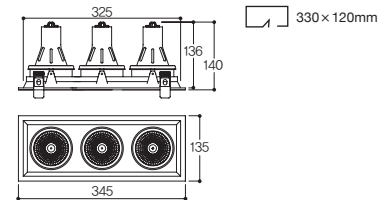

Multi Down Light

Multi Down Light

LFD-05.14 Series 멀티 스퀘어 TC

White Black

Specification

Name LFD-05.140 (원형)
Size Ø135 × H140
Hole Size Ø120
Lamp CDM-TC(G8.5) 70W/ 35W
Material **BODY:** AL-DIE CASTING/ STEEL
REFLECTOR: ALUMINUM **COVER:** GLASS
SIDE COVER: AL-DIE CASTING

Drawing

White Black

Name LFD-05.141 (1등)
Size W135 × D135 × H140
Hole Size W120 × D120
Lamp CDM-TC(G8.5) 70W/ 35W

White Black

Name LFD-05.142 (2등)
Size W245 × D135 × H140
Hole Size W230 × D120
Lamp CDM-TC(G8.5) 70W × 2/ 35W × 2

White Black

Name LFD-05.143 (3등)
Size W345 × D135 × H140
Hole Size W330 × D120
Lamp CDM-TC(G8.5) 70W × 3/ 35W × 3

Lamp

CDM-TC Beam Angle

Distribution curve of luminous intensity

LFD-05.10 Series 멀티 라인 TC

White Black

Specification

Name **LFD-05.100** (원형)
 Size $\text{Ø}131 \times \text{H}163$
 Hole Size $\text{Ø}120$
 Lamp CDM-TC(G8.5) 70W/ 35W
 Material **BODY: AL-DIE CASTING/ STEEL**
REFLECTOR: ALUMINUM COVER: GLASS
SIDE COVER: AL-DIE CASTING