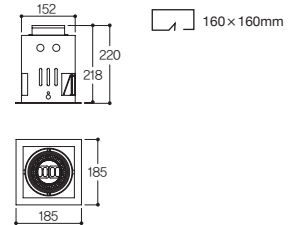

Drawing

White Black

Name LFD-05.301 (1등)
Size W185 × D185 × H146
Hole Size W160 × D160
Lamp AR111(G53) 75W/ 50W/
 LED AR111(G53)

White Black

Name LFD-05.302 (2등)
Size W345 × D185 × H146
Hole Size W320 × D160
Lamp AR111(G53) 75W × 2/ 50W × 2/
 LED AR111(G53) × 2

White Black

Name LFD-05.303 (3등)
Size W505 × D185 × H146
Hole Size W480 × D160
Lamp AR111(G53) 75W × 3/ 50W × 3/
 LED AR111(G53) × 3

Lamp

AR111 LED AR111

Beam Angle

Distribution curve of luminous intensity

LFD-05.12 Series 멀티 PL / EL

White Black

Specification

Name LFD-05.121 (1등)
Size W185×D185×H220
Hole Size W160×D160
Lamp Dulux-D/E(G24q-3) 26W/
 EL(E26) 23W
Material **BODY:** AL-DIE CASTING/ **STEEL**
SIDE COVER: STEEL

Drawing

White Black

Specification

Name LFD-05.122 (2등)
Size W345×D185×H220
Hole Size W320×D160
Lamp Dulux-D/E(G24q-3) 26W ×2/
 EL(E26) 23W ×2

Drawing

Lamp

PL EL

Multi Down Light