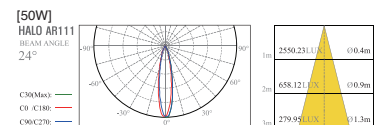

White Black

Name LFD-05.303 (3등)
Size W505 × D185 × H146
Hole Size W480 × D160
Lamp AR111(G53) 75W × 3/ 50W × 3/
 LED AR111(G53) × 3

Lamp

AR111 LED AR111

Beam Angle

Distribution curve of luminous intensity