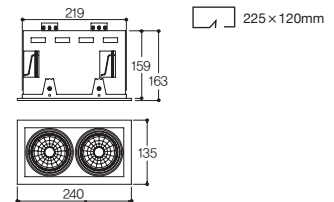

Specification

Name **LFD-05.100** (원형)
 Size $\text{Ø}131 \times \text{H}163$
 Hole Size $\text{Ø}120$
 Lamp CDM-TC(G8.5) 70W/ 35W
 Material **BODY: AL-DIE CASTING/ STEEL**
REFLECTOR: ALUMINUM COVER: GLASS
SIDE COVER: AL-DIE CASTING

Drawing

White Black

Name **LFD-05.101** (1등)
 Size $\text{W}135 \times \text{D}135 \times \text{H}163$
 Hole Size $\text{W}120 \times \text{D}120$
 Lamp CDM-TC(G8.5) 70W/ 35W

White Black

Name **LFD-05.102** (2등)
 Size $\text{W}240 \times \text{D}135 \times \text{H}163$
 Hole Size $\text{W}225 \times \text{D}120$
 Lamp CDM-TC(G8.5) 70W $\times 2$ / 35W $\times 2$

White Black

Name **LFD-05.103** (3등)
 Size $\text{W}345 \times \text{D}135 \times \text{H}163$
 Hole Size $\text{W}330 \times \text{D}120$
 Lamp CDM-TC(G8.5) 70W $\times 3$ / 35W $\times 3$

Lamp

CDM-TC

Beam Angle

Name LFD-05.130 (원형)
Size Ø150×H166
Hole Size Ø135
Lamp CDM-TC(G8.5) 70W/ 35W
Material **BODY:** AL-DIE CASTING/ STEEL
REFLECTOR: ALUMINUM **COVER:** GLASS
SIDE COVER: AL-DIE CASTING, STEEL

Drawing

White Black