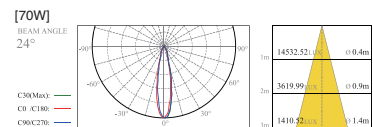

Name LFD-05.133 (3등)
Size W394×D154×H155
Hole Size W375×D135
Lamp CDM-TC(G8.5) 70W ×3/ 35W ×3

Lamp

CDM-TC Beam Angle

Distribution curve of luminous intensity

LFD-05.09 Series 멀티 CDM-T 스틸

White Black

Specification