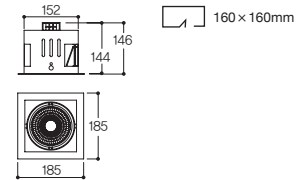

LFD-05.09 Series 멀티 CDM-T 스틸

☐ White ☒ Black

Specification

Name LFD-05.090 (원형)
Size Ø192×H134
Hole Size Ø160
Lamp CDM-T(G12) 70W/ 35W
Material **BODY:** AL-DIE CASTING/ STEEL
REFLECTOR: ALUMINUM **COVER:** GLASS
SIDE COVER: AL-DIE CASTING, STEEL

Drawing

☐ White ☒ Black

Name LFD-05.091 (1등)
Size W185×D185×H146
Hole Size W160×D160
Lamp CDM-T(G12) 70W/ 35W

☐ White ☒ Black

Name LFD-05.092 (2등)
Size W345×D185×H146
Hole Size W320×D160
Lamp CDM-T(G12) 70W ×2/ 35W ×2

☐ White ☒ Black

Name LFD-05.093 (3등)
Size W505×D185×H146
Hole Size W480×D160
Lamp CDM-T(G12) 70W ×3/ 35W ×3

Lamp

CDM-T Beam Angle

Distribution curve of luminous intensity