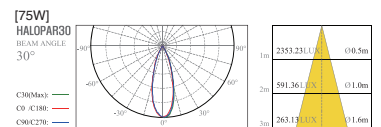

White Black

Name LFD-05.083 (3등)
Size W505×D185×H146
Hole Size W480×D160
Lamp PAR30(E26) 75W ×3/
 LED PAR30(E26) ×3

Lamp

PAR30 LED PAR30 Beam Angle

Distribution curve of luminous intensity

Multi Down Light