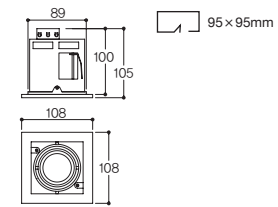

Multi Down Light

LFD-05.06 Series 멀티 CMH-MR

☐ White ☒ Black

Specification

Name LFD-05.061 (1등)
Size W108×D108×H105
Hole Size W95×D95
Lamp CMH MR16(GX10) 35W/
HALOGEN MR16(GU5.3) 50W/
LED MR16(GU5.3)
Material **BODY:** AL-DIE CASTING/ **STEEL**
SIDE COVER: AL-DIE CASTING

Drawing

☐ White ☒ Black

Name LFD-05.062 (2등)
Size W197×D108×H105
Hole Size W180×D95
Lamp CMH MR16(GX10) 35W ×2/
HALOGEN MR16(GU5.3) 50W ×2/
LED MR16(GU5.3) ×2

☐ White ☒ Black

Name LFD-05.063 (3등)
Size W278×D108×H105
Hole Size W265×D95
Lamp CMH MR16(GX10) 35W ×3/
HALOGEN MR16(GU5.3) 50W ×3/
LED MR16(GU5.3) ×3

Lamp

CMH MR16 LED MR16

Beam Angle

Distribution curve of luminous intensity