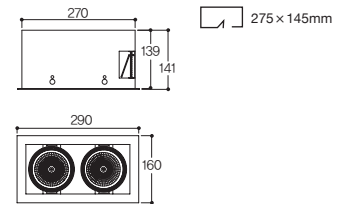

Name **LFD-04.06**
Size $\text{Ø}135 \times \text{H}98$
Hole Size $\text{Ø}125$
Lamp CDM-TC(G8.5) 70W/ 35W
Material **BODY: AL-DIE CASTING/ STEEL**
REFLECTOR: ALUMINUM COVER: GLASS
SIDE COVER: AL-DIE CASTING

Lamp

CDM-TC

Drawing

LFD-04.02

7" CDM-T 엘보 매입

White Black

Specification

Name **LFD-04.02**
Size $\text{Ø}190 \times \text{H}150$
Hole Size $\text{Ø}175$
Lamp CDM-T(G12) 70W/ 35W
Material **BODY: AL-DIE CASTING/ STEEL**
REFLECTOR: ALUMINUM COVER: GLASS
SIDE COVER: AL-DIE CASTING

Lamp

CDM-T

Drawing

Multi Down Light

LFD-05.20 Series 멀티 네오 PAR30

White Black

Specification

Name LFD-05.201 (1등)
Size W160×D160×H141
Hole Size W145×D145
Lamp PAR30(E26) 75W/
 LED PAR30(E26)
Material **BODY:** AL-DIE CASTING/ STEEL
SIDE COVER: AL-DIE CASTING

Drawing

White Black

Name LFD-05.202 (2등)
Size W290×D160×H141
Hole Size W275×D145
Lamp PAR30(E26) 75W × 2/
 LED PAR30(E26) × 2

Drawing

White Black

Name LFD-05.203 (3등)
Size W420×D160×H141
Hole Size W405×D145
Lamp PAR30(E26) 75W × 3/
 LED PAR30(E26) × 3