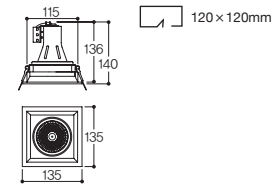

Multi Down Light

Multi Down Light

LFD-05.14 Series 멀티 스퀘어 TC

White Black

Specification

Name LFD-05.140 (원형)
Size Ø135 × H140
Hole Size Ø120
Lamp CDM-TC(G8.5) 70W/ 35W
Material **BODY:** AL-DIE CASTING/ STEEL
REFLECTOR: ALUMINUM **COVER:** GLASS
SIDE COVER: AL-DIE CASTING

Drawing

White Black

Name LFD-05.141 (1등)
Size W135 × D135 × H140
Hole Size W120 × D120
Lamp CDM-TC(G8.5) 70W/ 35W

White Black

Name LFD-05.142 (2등)
Size W245 × D135 × H140
Hole Size W230 × D120
Lamp CDM-TC(G8.5) 70W × 2/ 35W × 2

Specification

Name **LFD-05.100** (원형)
 Size $\text{Ø}131 \times \text{H}163$
 Hole Size $\text{Ø}120$
 Lamp CDM-TC(G8.5) 70W/ 35W
 Material **BODY: AL-DIE CASTING/ STEEL**
REFLECTOR: ALUMINUM COVER: GLASS
SIDE COVER: AL-DIE CASTING

Name LFD-05.130 (원형)
Size Ø150×H166
Hole Size Ø135
Lamp CDM-TC(G8.5) 70W/ 35W
Material **BODY:** AL-DIE CASTING/ STEEL
REFLECTOR: ALUMINUM **COVER:** GLASS
SIDE COVER: AL-DIE CASTING, STEEL

Drawing

White Black