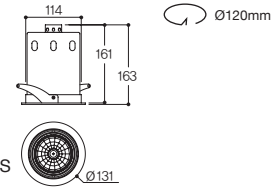

Drawing

☐ White ☒ Black

Name **LFD-05.101** (1등)
Size $\text{W}135 \times \text{D}135 \times \text{H}163$
Hole Size $\text{W}120 \times \text{D}120$
Lamp CDM-TC(G8.5) 70W/ 35W