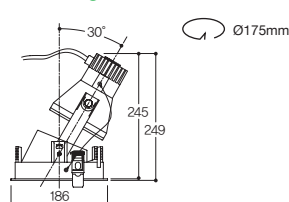

Multi Down Light

LFD-04.05

6" 델리 CDM-TC 매입 소

☐ White

Specification

Name **LFD-04.05** (小)
Size $\text{Ø}155 \times \text{H}204$
Hole Size $\text{Ø}145$
Lamp CDM-TC(G8.5) 70W/ 35W
Material **BODY: AL-DIE CASTING/ STEEL**
REFLECTOR: ALUMINUM COVER: GLASS
SIDE COVER: AL-DIE CASTING

Lamp

CDM-TC

Beam Angle

Drawing

LFD-04.04

7" 델리 CDM-T 매입 대

☐ White

Specification

Name **LFD-04.04** (大)
Size $\text{Ø}186 \times \text{H}249$
Hole Size $\text{Ø}175$
Lamp CDM-T(G12) 70W/ 35W
Material **BODY: AL-DIE CASTING/ STEEL**
REFLECTOR: ALUMINUM COVER: GLASS
SIDE COVER: AL-DIE CASTING

Lamp

CDM-T

Beam Angle

Drawing