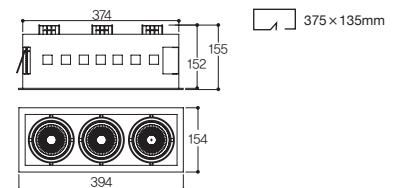

Specification

Name **LFD-05.100** (원형)
 Size $\text{Ø}131 \times \text{H}163$
 Hole Size $\text{Ø}120$
 Lamp CDM-TC(G8.5) 70W/ 35W
 Material **BODY: AL-DIE CASTING/ STEEL**
REFLECTOR: ALUMINUM COVER: GLASS
SIDE COVER: AL-DIE CASTING

Name LFD-05.130 (원형)
Size Ø150×H166
Hole Size Ø135
Lamp CDM-TC(G8.5) 70W/ 35W
Material **BODY:** AL-DIE CASTING/ STEEL
REFLECTOR: ALUMINUM **COVER:** GLASS
SIDE COVER: AL-DIE CASTING, STEEL

Drawing

White Black

Name LFD-05.131 (1등)
Size W154×D154×H155
Hole Size W135×D135
Lamp CDM-TC(G8.5) 70W/ 35W

White Black

Name LFD-05.132 (2등)
Size W274×D154×H155
Hole Size W255×D135
Lamp CDM-TC(G8.5) 70W ×2/ 35W ×2

White Black

Name LFD-05.133 (3등)
Size W394×D154×H155
Hole Size W375×D135
Lamp CDM-TC(G8.5) 70W ×3/ 35W ×3

Lamp

CDM-TC Beam Angle

Distribution curve of luminous intensity

LFD-05.09 Series 멀티 CDM-T 스틸

White Black

Specification