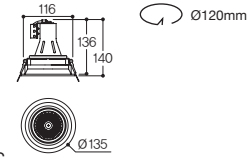

Multi Down Light

Multi Down Light

LFD-05.14 Series 멀티 스퀘어 TC

White Black

Specification

Name LFD-05.140 (원형)
Size Ø135 × H140
Hole Size Ø120
Lamp CDM-TC(G8.5) 70W/ 35W
Material **BODY:** AL-DIE CASTING/ STEEL
REFLECTOR: ALUMINUM **COVER:** GLASS
SIDE COVER: AL-DIE CASTING

Drawing

White Black

Name LFD-05.141 (1등)
Size W135 × D135 × H140
Hole Size W120 × D120
Lamp CDM-TC(G8.5) 70W/ 35W

White Black

Name LFD-05.142 (2등)
Size W245 × D135 × H140
Hole Size W230 × D120
Lamp CDM-TC(G8.5) 70W × 2/ 35W × 2

Specification

Name **LFD-05.100** (원형)
 Size $\text{Ø}131 \times \text{H}163$
 Hole Size $\text{Ø}120$
 Lamp CDM-TC(G8.5) 70W/ 35W
 Material **BODY: AL-DIE CASTING/ STEEL**
REFLECTOR: ALUMINUM COVER: GLASS
SIDE COVER: AL-DIE CASTING

Name LFD-05.130 (원형)
Size Ø150×H166
Hole Size Ø135
Lamp CDM-TC(G8.5) 70W/ 35W
Material **BODY:** AL-DIE CASTING/ STEEL
REFLECTOR: ALUMINUM **COVER:** GLASS
SIDE COVER: AL-DIE CASTING, STEEL

Drawing

White Black