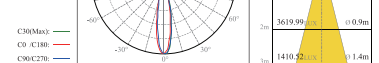

White Black

Name **LFD-05.103** (3등)
 Size $\text{W}345 \times \text{D}135 \times \text{H}163$
 Hole Size $\text{W}330 \times \text{D}120$
 Lamp CDM-TC(G8.5) 70W $\times 3$ / 35W $\times 3$

Lamp

CDM-TC

Beam Angle

Distribution curve of luminous intensity

[70W]

BEAM ANGLE

24°

Multi Down Light

LFD-05.13 Series 135 멀티 CDM-TC

White Black

Specification