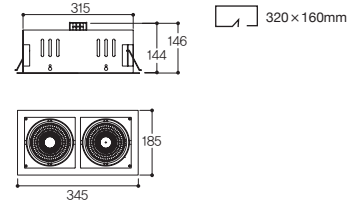

☐ White ☒ Black

Name LFD-05.092 (2등)
Size W345×D185×H146
Hole Size W320×D160
Lamp CDM-T(G12) 70W ×2/ 35W ×2