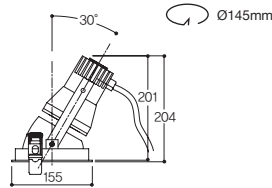

Multi Down Light

LFD-04.05

6" 델리 CDM-TC 매입 소

☐ White

Specification

Name **LFD-04.05** (小)
Size $\text{Ø}155 \times \text{H}204$
Hole Size $\text{Ø}145$
Lamp CDM-TC(G8.5) 70W/ 35W
Material **BODY: AL-DIE CASTING/ STEEL**
REFLECTOR: ALUMINUM COVER: GLASS
SIDE COVER: AL-DIE CASTING

Lamp

CDM-TC

Beam Angle

Drawing

LFD-04.04

7" 델리 CDM-T 매입 대

☐ White

Specification

Name **LFD-04.04** (大)
Size $\text{Ø}186 \times \text{H}249$
Hole Size $\text{Ø}175$
Lamp CDM-T(G12) 70W/ 35W
Material **BODY: AL-DIE CASTING/ STEEL**
REFLECTOR: ALUMINUM COVER: GLASS
SIDE COVER: AL-DIE CASTING

Lamp

CDM-T

Beam Angle

Drawing