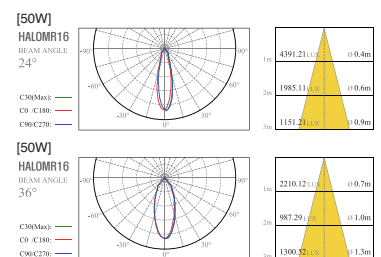

Lamp

MR16 LED MR16

Beam Angle

Distribution curve of luminous intensity

Multi Down Light

LFD-05.05 Series 멀티 스텝 MR

White Black

Specification