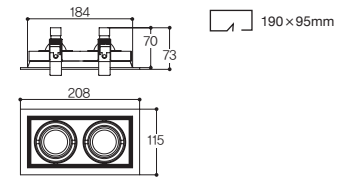

☐ White ☒ Black

Name LFD-05.052 (2등)
Size W208×D115×H73
Hole Size W190×D95
Lamp CMH MR16(GX10) 35W ×2/
HALOGEN MR16(GU5.3) 50W ×2/
LED MR16(GU5.3) ×2